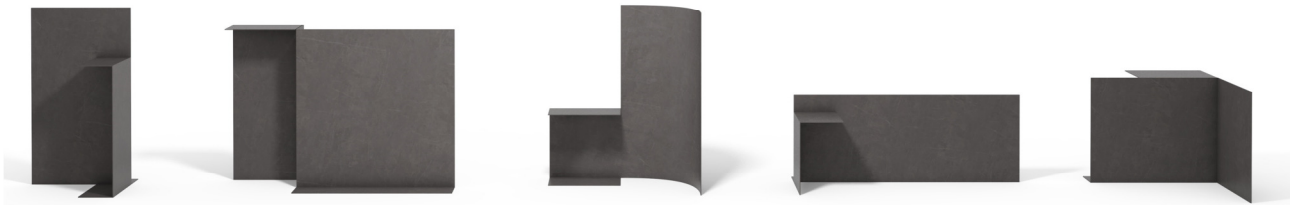

Cassina

Define your needs, define your space.

***Props* by Konstantin Grcic.**

Like scenery on a stage, *Props* are **arrangements that design the home's landscape, an architectural presence**. These five striking sculptures have been conceived to be **freely interpreted by their user**: to define a space, to functionally support objects or simply to create surfaces.

Cassina has implemented a specialised folding technique for the construction of these pieces made from a 5mm-thin metal sheet. The metal is laser-cut, folded, and then treated in order to leave a rough industrial finish.

Measurements:

Props 1	160x42xh.80cm
Props 2	70x56xh125cm
Props 3	55x105xh125cm
Props 4	160x55xh.62cm
Props 5	96x90xh.75cm

Materials: metal sheet.